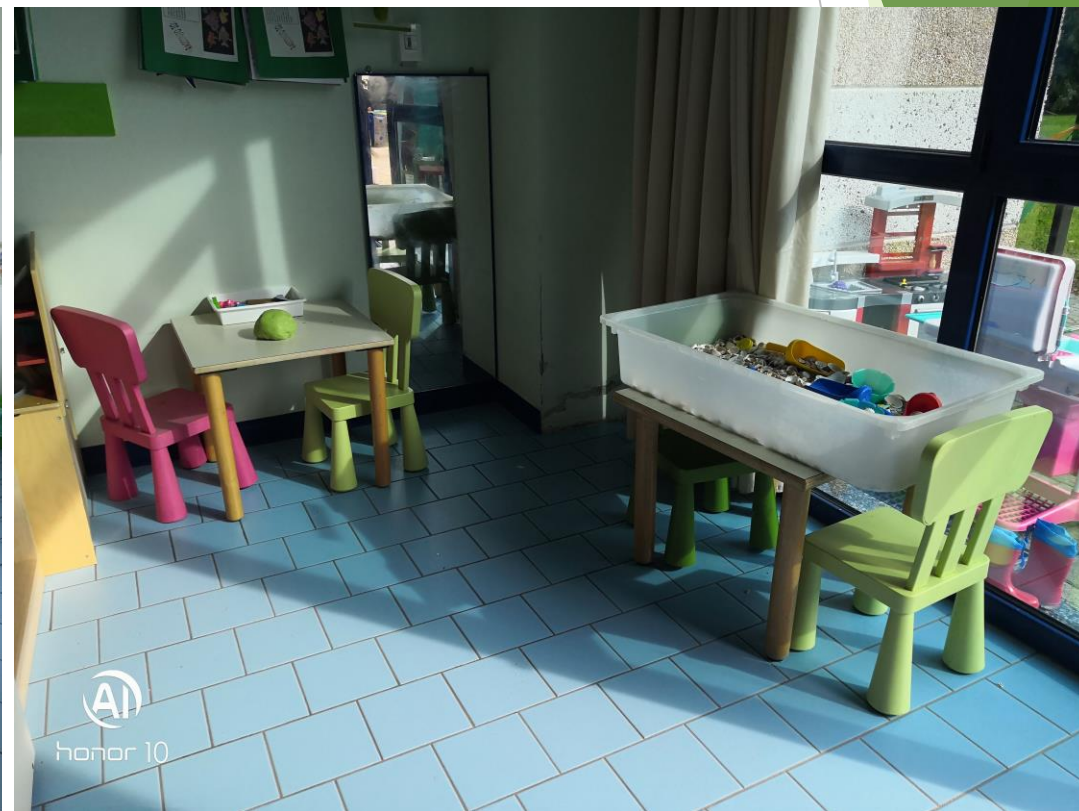

Il gioco strutturato e manipolativo